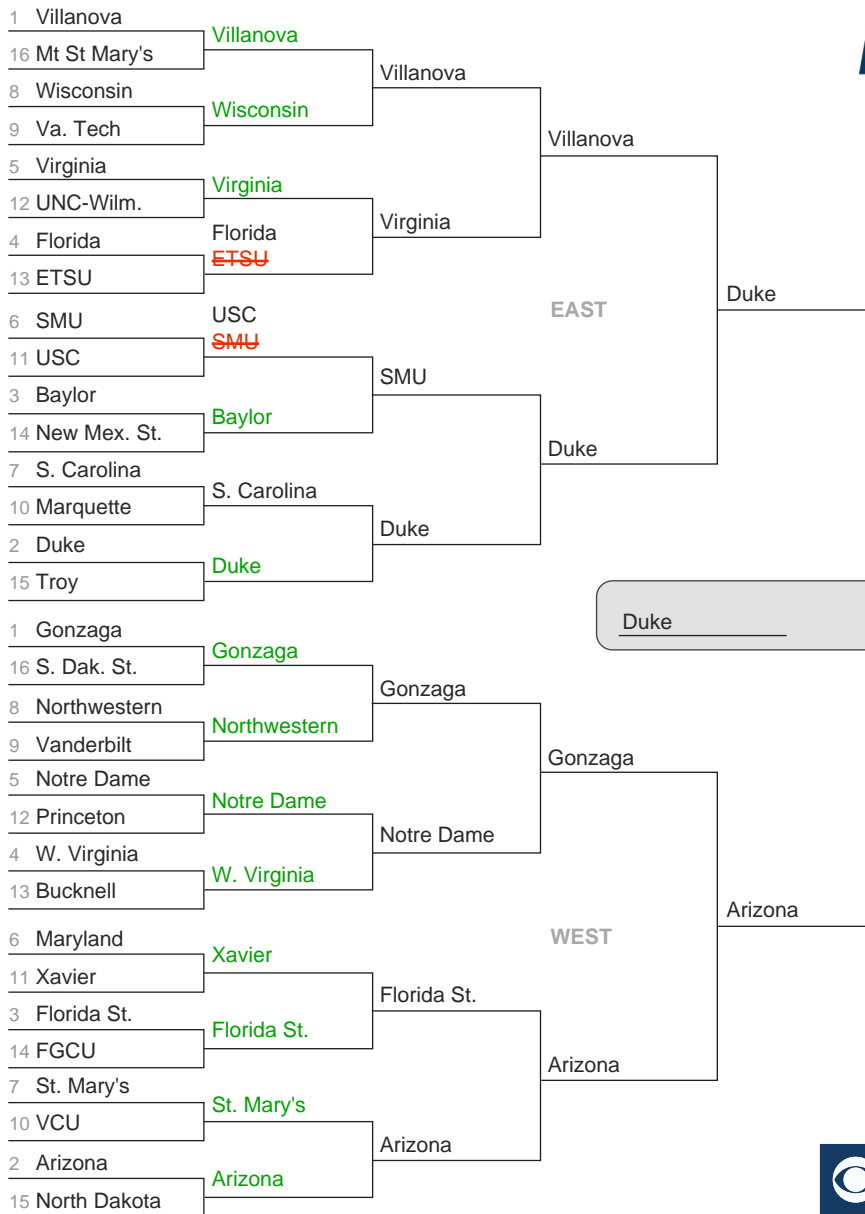

ROUND 1	ROUND 2	SWEET 16	ELITE EIGHT	FINAL FOUR	ELITE EIGHT	SWEET 16	ROUND 2	ROUND 1
MARCH 16 - 17	MARCH 18 - 19	MARCH 23 - 24	MARCH 25 - 26	APRIL 1	MARCH 25 - 26	MARCH 23 - 24	MARCH 18 - 19	MARCH 16 - 17

BRACKET MANAGER

PRESENTED BY

Matt Norlander

NATIONAL CHAMPIONSHIP
APRIL 3

KANSAS

DON'T BET ON IT NCAA

CBS SPORTS

DON'T MISS A THING WITH DIRECTV FROM AT&T.