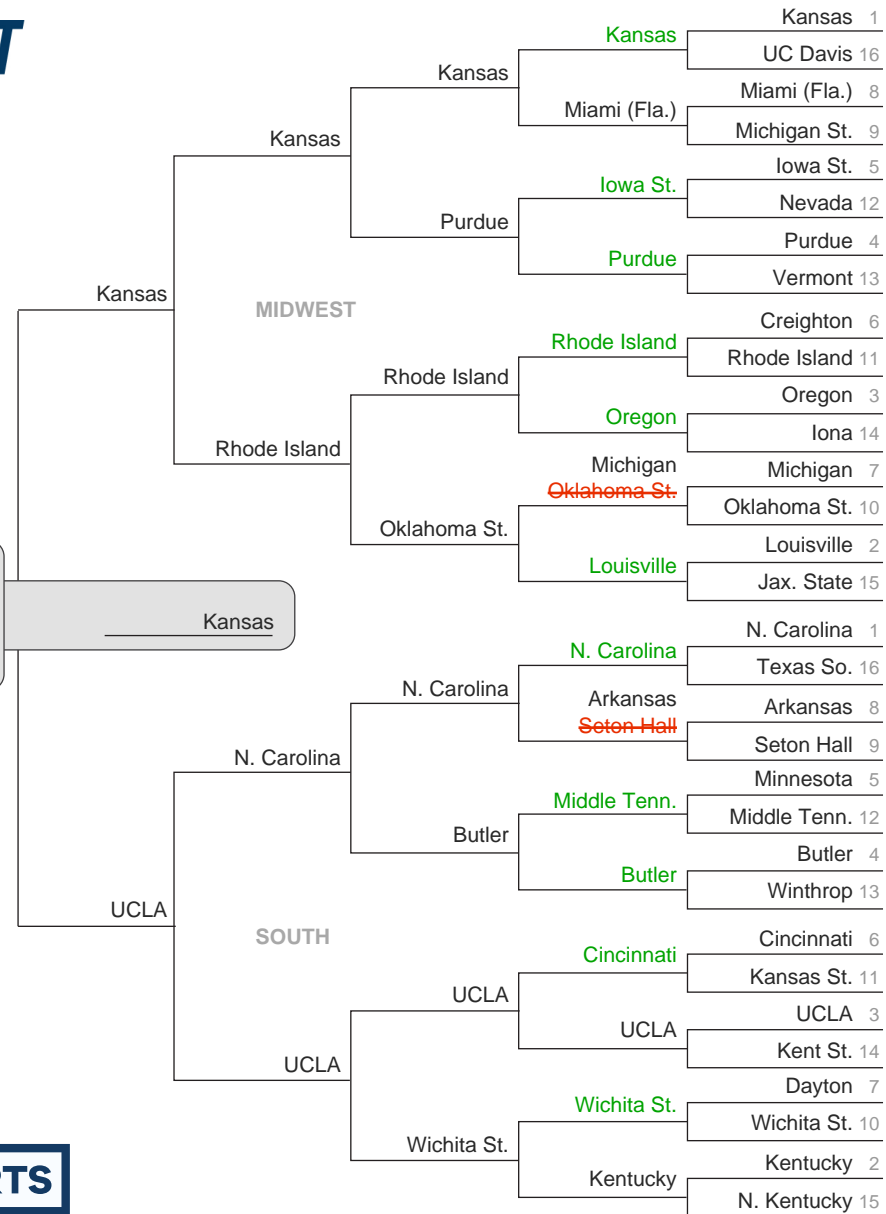

ROUND 1	ROUND 2	SWEET 16	ELITE EIGHT	FINAL FOUR	ELITE EIGHT	SWEET 16	ROUND 2	ROUND 1
MARCH 16 - 17	MARCH 18 - 19	MARCH 23 - 24	MARCH 25 - 26	APRIL 1	MARCH 25 - 26	MARCH 23 - 24	MARCH 18 - 19	MARCH 16 - 17

BRACKET MANAGER

PRESENTED BY

Matt Norlander

NATIONAL CHAMPIONSHIP
APRIL 3

KANSAS

DON'T BET ON IT NCAA

CBS SPORTS

DON'T MISS A THING WITH DIRECTV FROM AT&T.