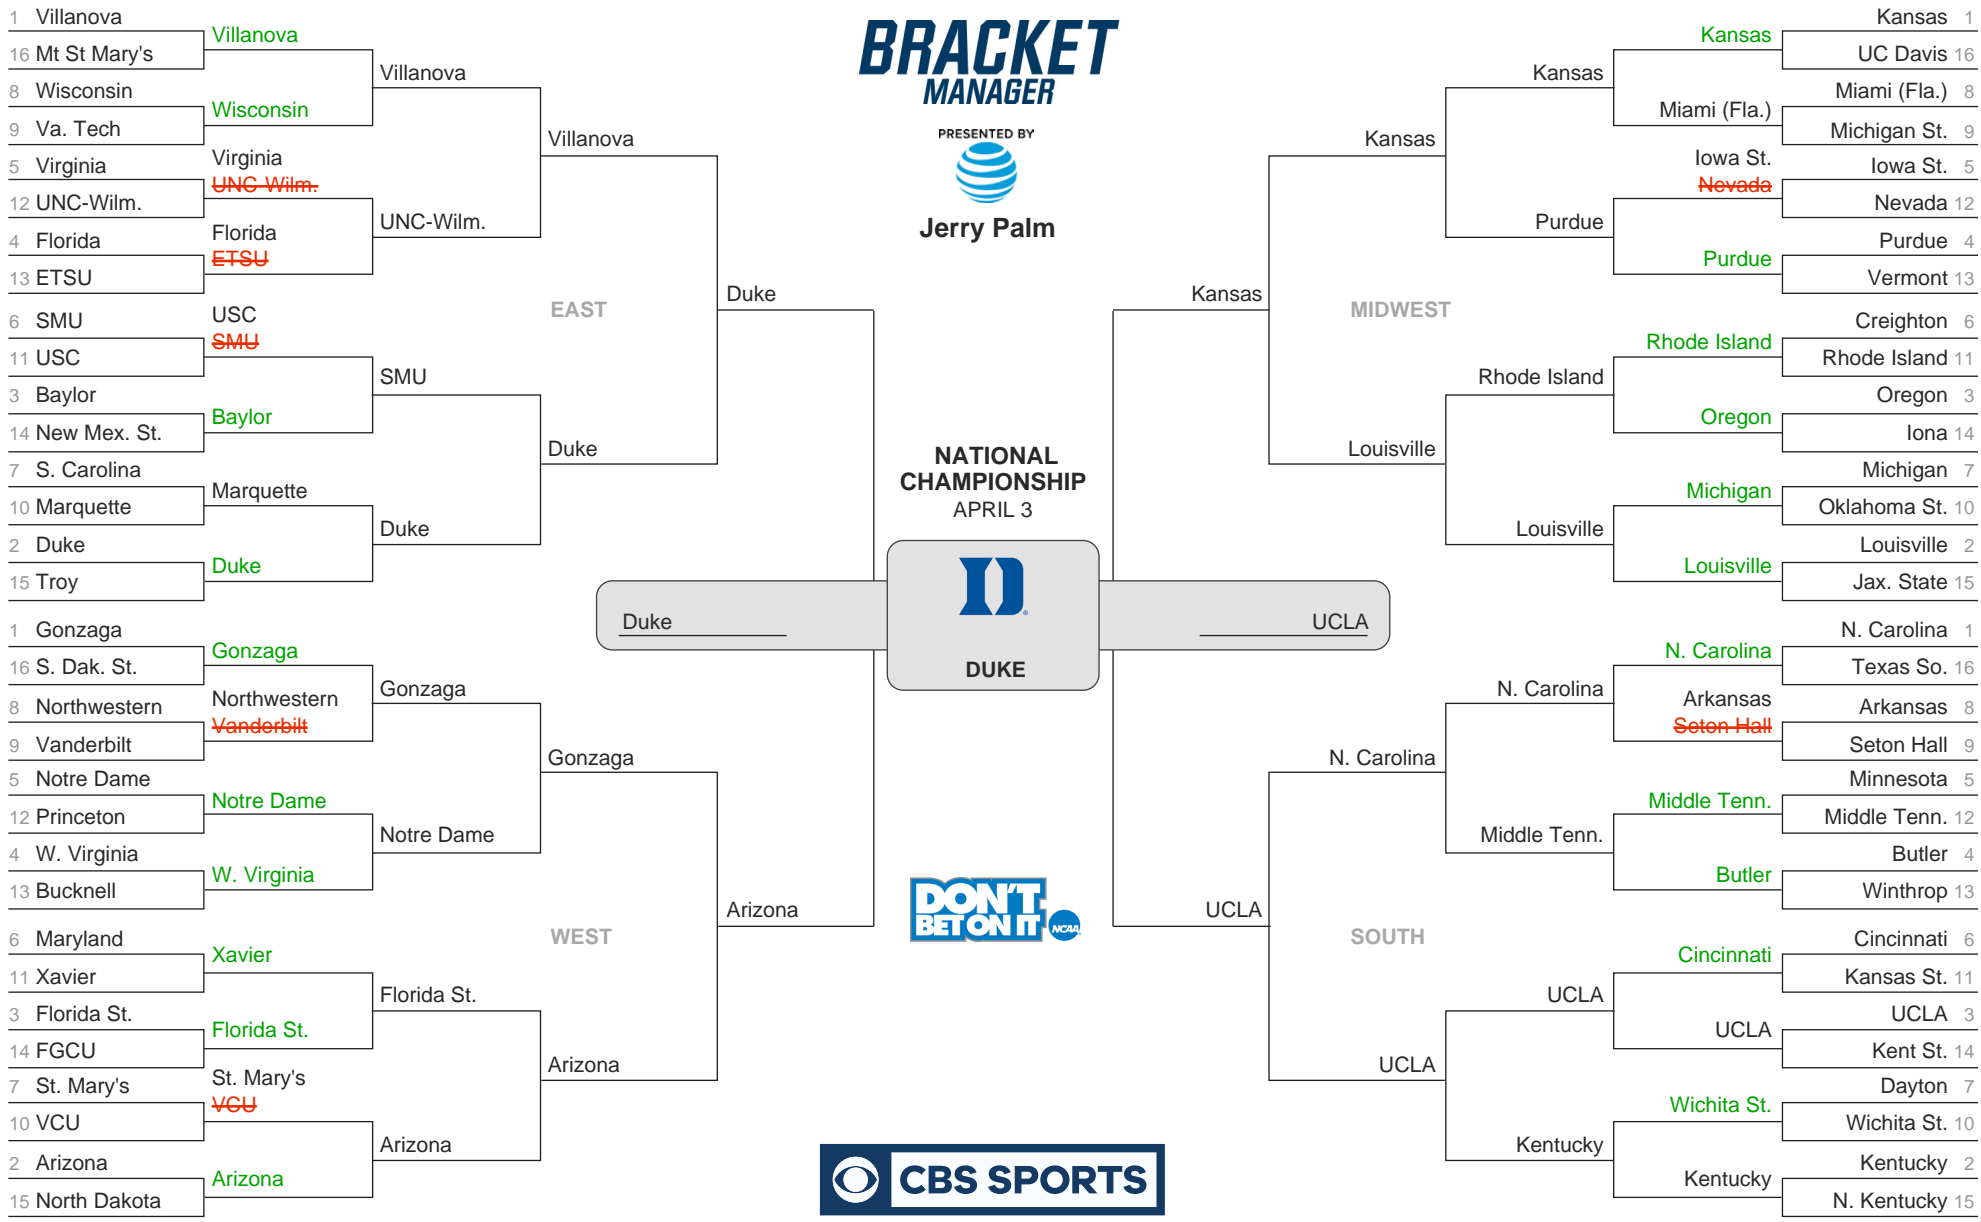

ROUND 1 MARCH 16 - 17	ROUND 2 MARCH 18 - 19	SWEET 16 MARCH 23 - 24	ELITE EIGHT MARCH 25 - 26	FINAL FOUR APRIL 1	ELITE EIGHT MARCH 25 - 26	SWEET 16 MARCH 23 - 24	ROUND 2 MARCH 18 - 19	ROUND 1 MARCH 16 - 17
--------------------------	--------------------------	---------------------------	------------------------------	-----------------------	------------------------------	---------------------------	--------------------------	--------------------------

DON'T MISS A THING WITH DIRECTV FROM AT&T.

AT&T