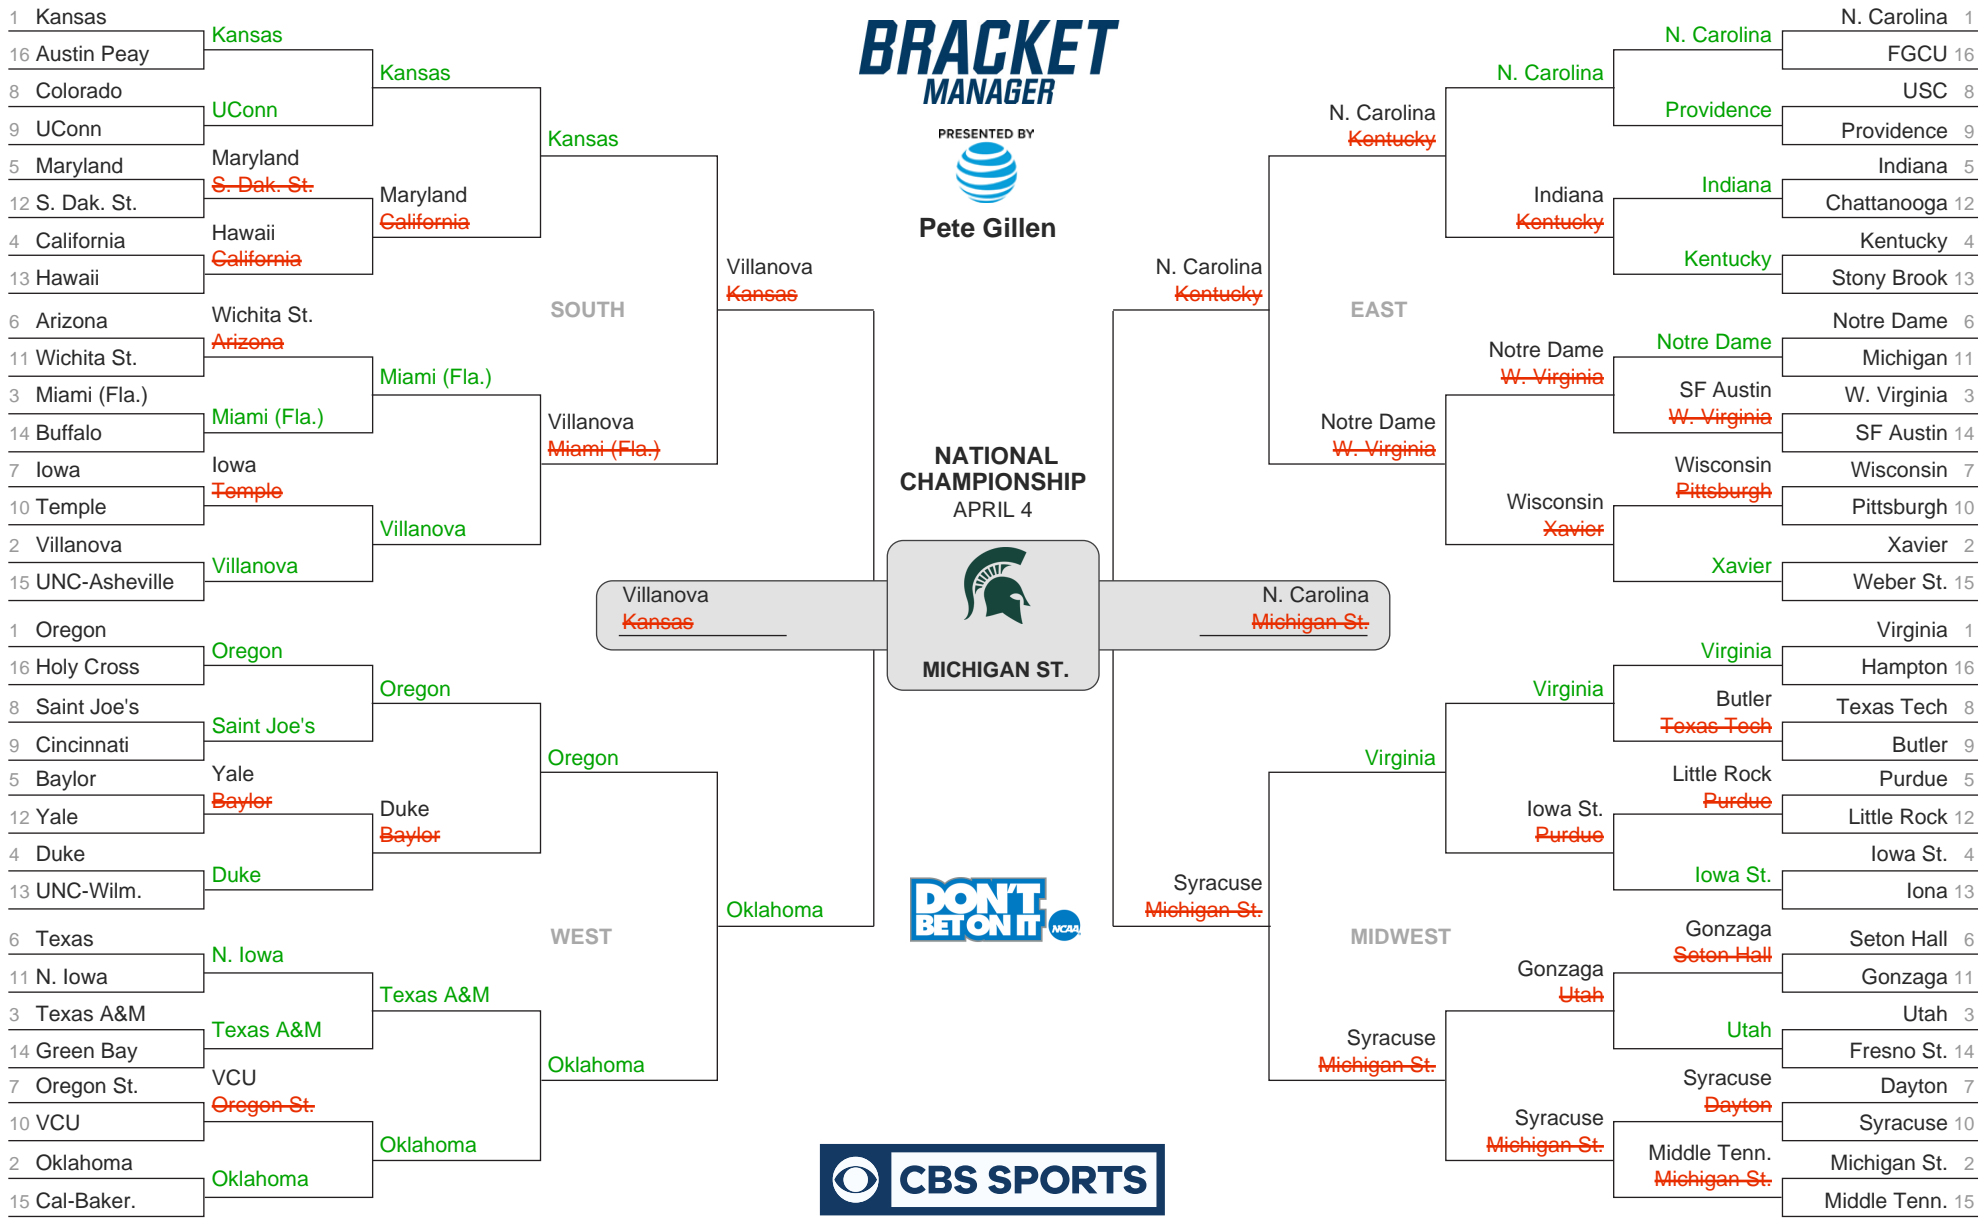

ROUND 1	ROUND 2	SWEET 16	ELITE EIGHT	FINAL FOUR	ELITE EIGHT	SWEET 16	ROUND 2	ROUND 1
MARCH 17 - 18	MARCH 19 - 20	MARCH 24 - 25	MARCH 26 - 27	APRIL 2	MARCH 26 - 27	MARCH 24 - 25	MARCH 19 - 20	MARCH 17 - 18

This is your network. The network of AT&T.

Visit Network Center