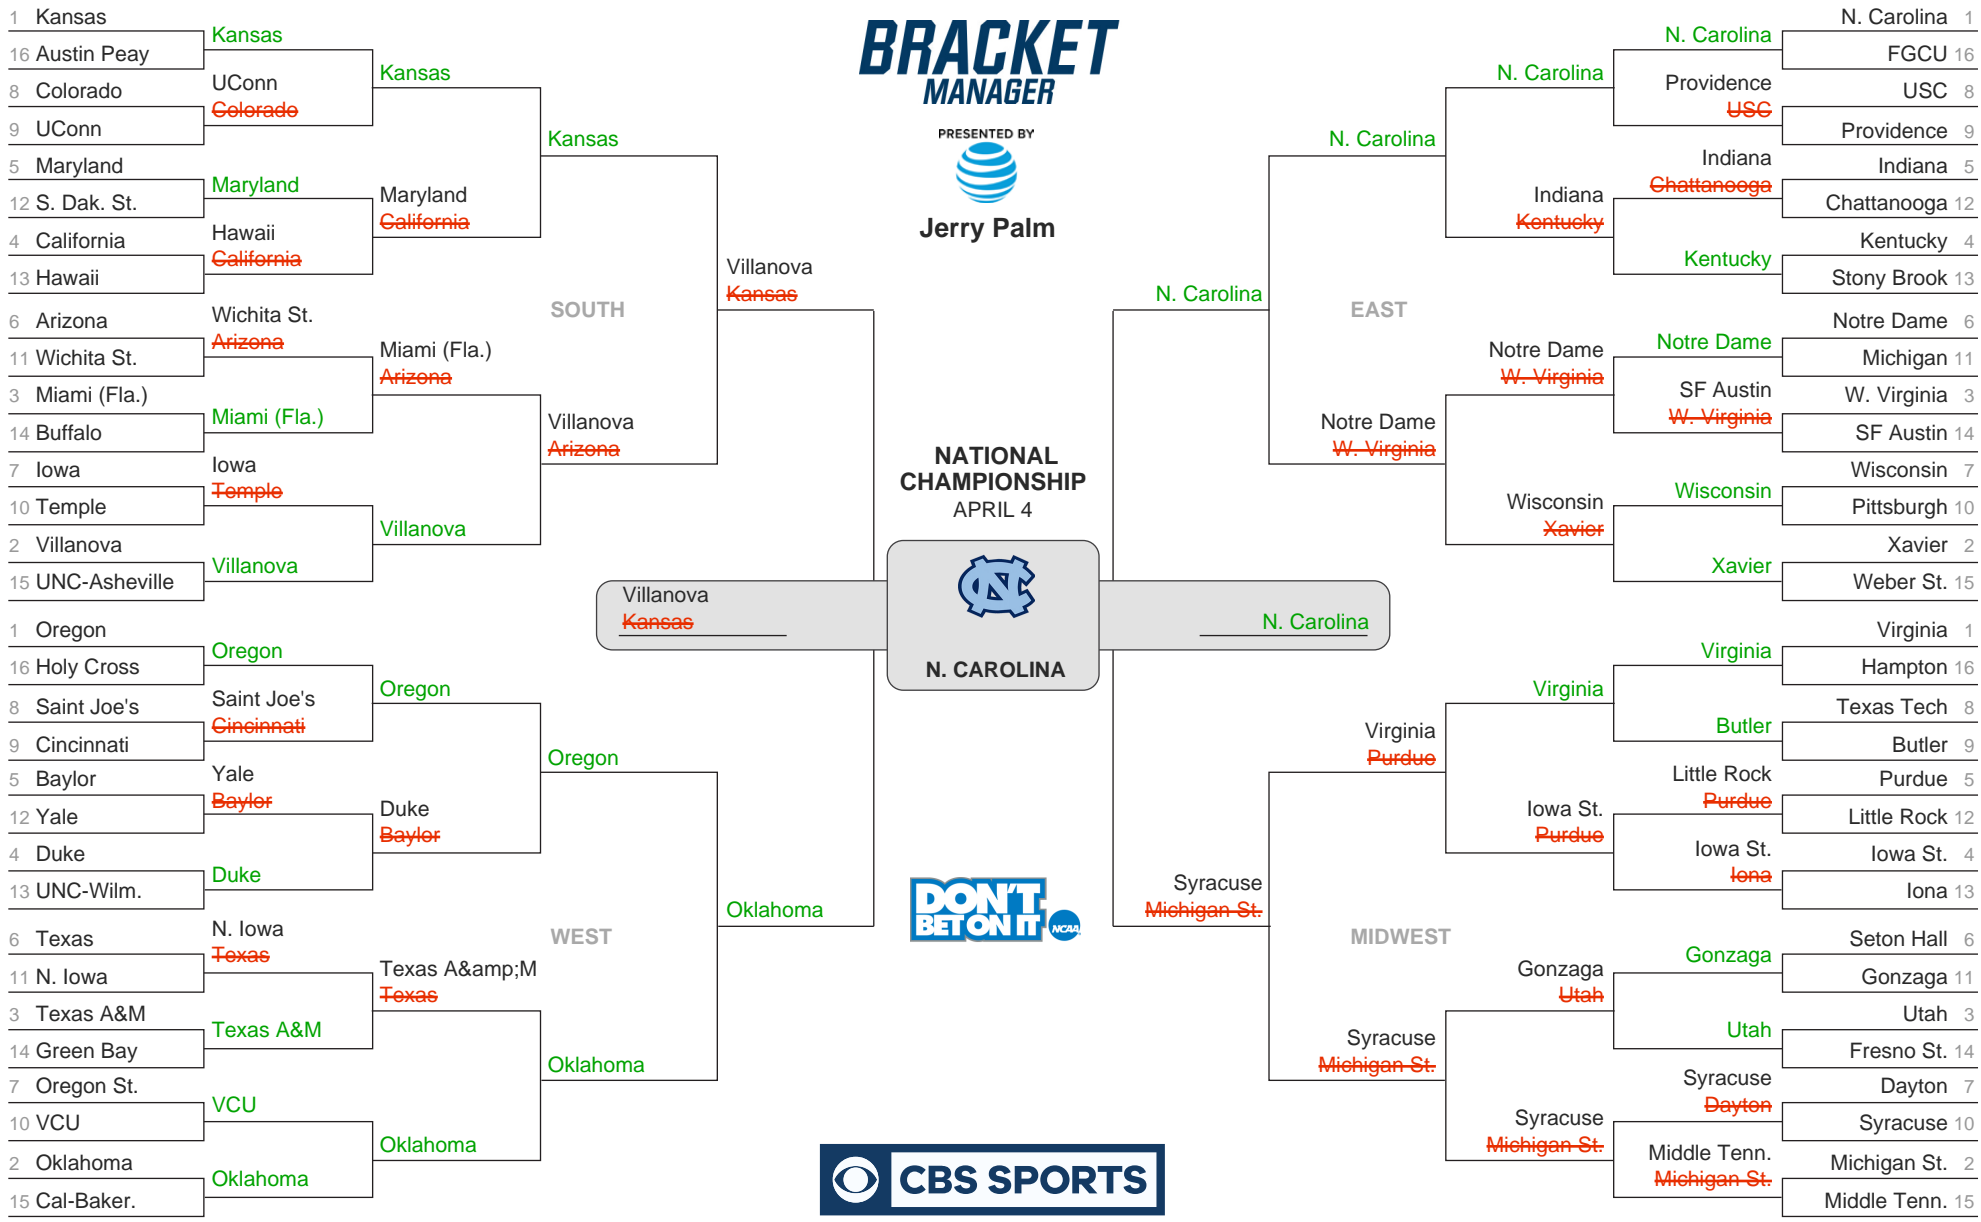

ROUND 1	ROUND 2	SWEET 16	ELITE EIGHT	FINAL FOUR	ELITE EIGHT	SWEET 16	ROUND 2	ROUND 1
MARCH 17 - 18	MARCH 19 - 20	MARCH 24 - 25	MARCH 26 - 27	APRIL 2	MARCH 26 - 27	MARCH 24 - 25	MARCH 19 - 20	MARCH 17 - 18

This is your network. The network of AT&T.

Visit Network Center